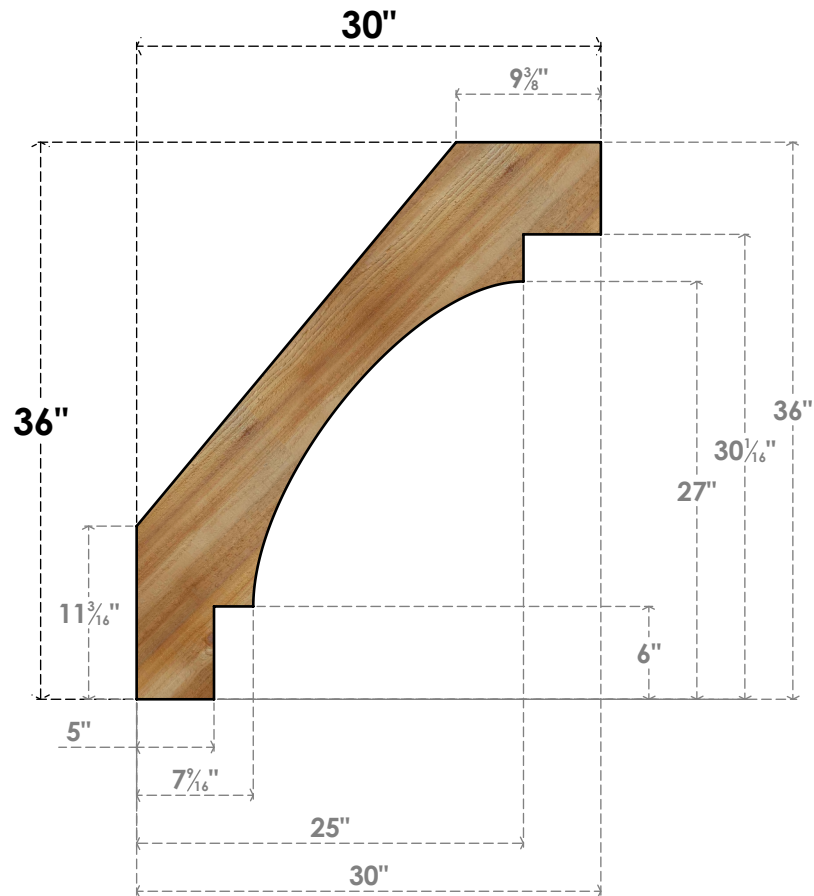

# BRC04X30X36MRC00RWR

4"W X 30"D X 36"H MERCED ROUGH SAWN BRACE, WESTERN RED CEDAR

**SIDE**

**FRONT**

EKENA MILLWORK  
 2300 WEST MAIN ST.  
 CLARKSVILLE, TX 75426  
 TOLL FREE: 866-607-0453  
 WWW.EKENAMILLWORK.COM