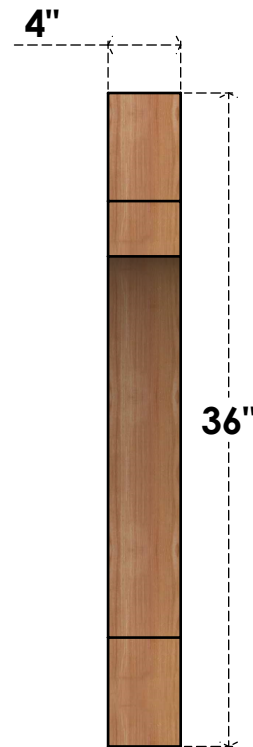

# BRC04X30X36MRC00RWR

4"W X 30"D X 36"H MERCED ROUGH SAWN BRACE, WESTERN RED CEDAR

**SIDE**

**FRONT**

EKENA MILLWORK  
 2300 WEST MAIN ST.  
 CLARKSVILLE, TX 75426  
 TOLL FREE: 866-607-0453  
 WWW.EKENAMILLWORK.COM

### NOTES

1. INSTALLATION TO BE COMPLETED IN ACCORDANCE WITH MANUFACTURER'S SPECIFICATIONS.
2. DRAWING MAY NOT BE TO SCALE
3. THIS DRAWING IS INTENDED FOR DESIGN AND PLANNING PURPOSES ONLY.
4. ALL INFORMATION CONTAINED HEREIN WAS CURRENT AT THE TIME OF DEVELOPMENT BUT MUST BE REVIEWED AND APPROVED BY THE PRODUCT MANUFACTURER TO BE CONSIDERED ACCURATE.
5. PRODUCTS ARE NOT KILN DRIED. THIS ITEM IS UNIQUE AND WILL CONTAIN THE NATURAL VARIATIONS THAT THE WOOD SPECIES OFFERS. THIS MAY RESULT IN VARIATIONS UP TO 1/4"